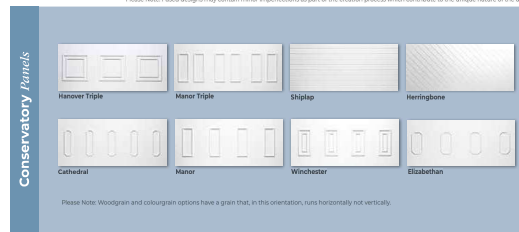

Balmoral One Classic Platinum Cluster Colour Black Brown Frame White
Buckingham One Platinum Fantasy Colour White Frame White
Kensington Two Platinum Legacy Colour White Frame White
Balmoral One Platinum Pendant Colour White Frame White

Winchester
Cathedral
Manor
Elizabethan

Conservatory Panels